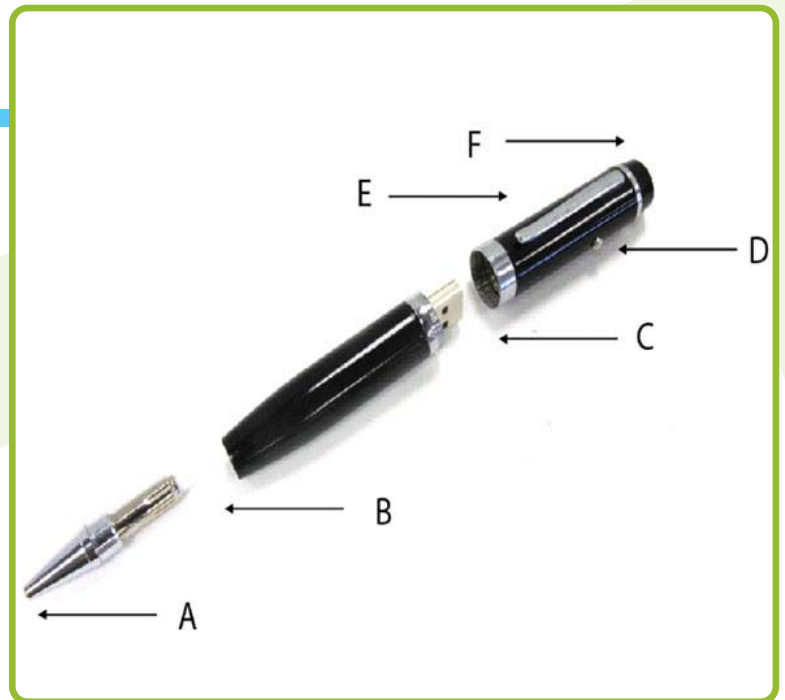

3-in-1 Executive Style Pen: Laser Pointer, Ink Pen, and USB Flash Drive

Quick Guide:

I. Key Definition

- A: Pen
- B: Ink Refill
- C: USB
- D: Click to Use Laser Pointer
- E: Battery
- F: Laser Pointer

II. Pen Operation

1. Pen writes at location "A."
2. To change ink, pull "B" down.

III. USB Operation

1. To use USB, pull "C" down.

IV. Laser Pointer Operation

1. Click button at location "D" to use laser pointer.
2. Laser points at location "F."

V. Battery

1. Right twist location "E" to change battery.
2. Change all batteries to ensure optimal performance

VI. Specification

- Built-in Memory: 1GB
- Interface: USB 1.1 and USB 2.0
- Dimension: 142mm x 16.5mm x 16.5mm
- Data Retention: 10 years
- Hot Plug & Play: Yes
- Password Protection: Yes

Note: Specifications subject to change without prior notice

For your Pictures/Video

For your Data

For your Music

For more information contact:

Tel: (905) 764-6200

Toll Free: (866) 370-5005

CoreMicro combines quality innovative products at competitive prices with free technical support, media recovery software, lifetime warranty, full compatibility guarantees, timely delivery and hassle-free returns. This combination of performance and service leads to satisfied customers and repeat business.
Visit: www.CoreMicro.ca
Free technical support for customers at techsupport@coremicro.ca or 1.866.896.2673